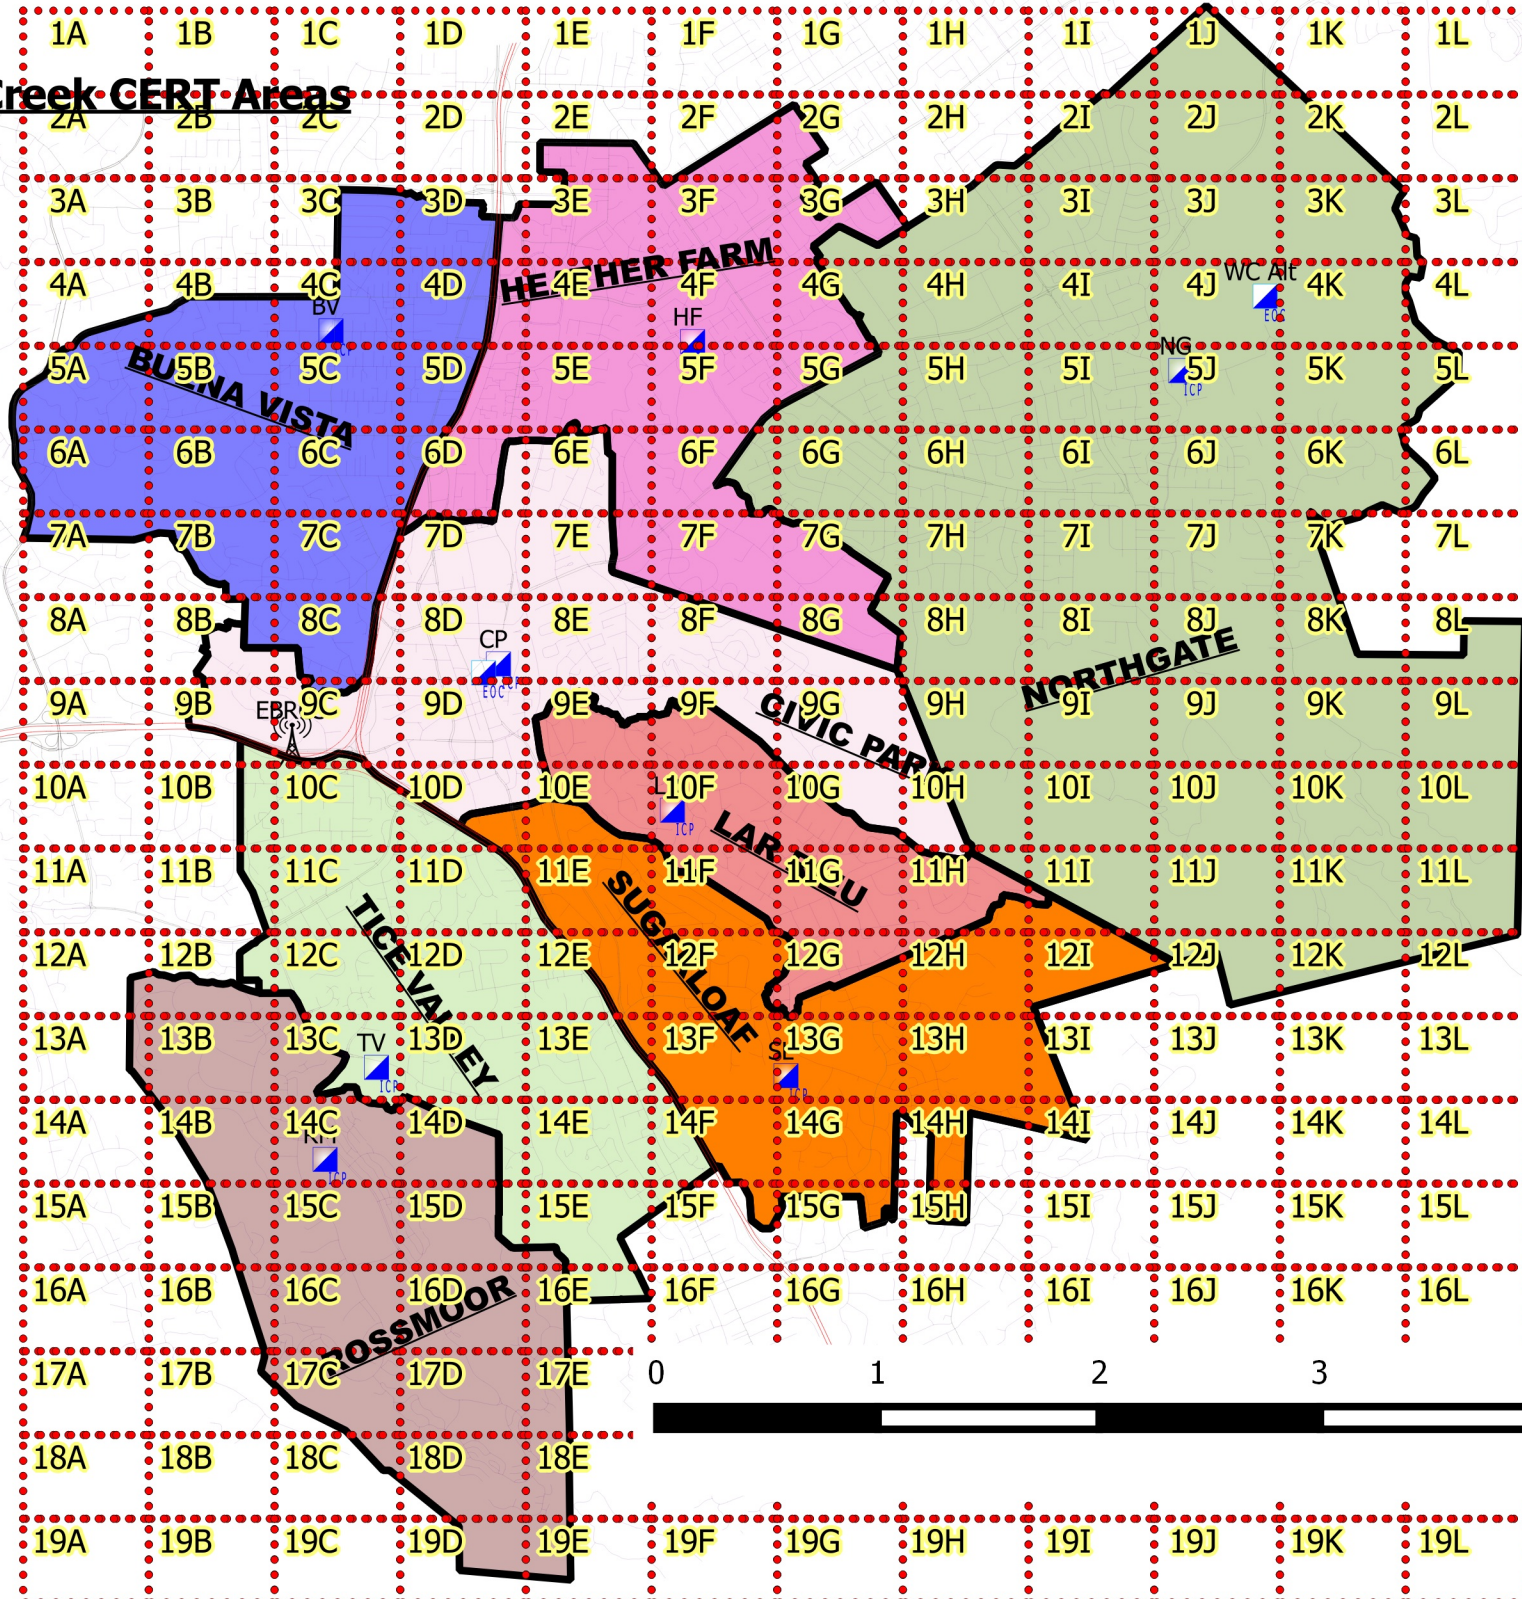

Walnut Creek CERT Areas

Legend
Command Post